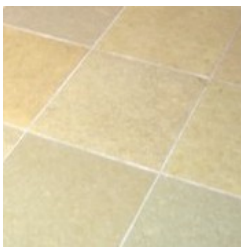

Tuscan Beige

Tuscan Beige is an extremely dense Limestone with magnificent urban colours.

Ideal for pool copings Tuscan Beige offers the hardness of granite, yet with beautiful variation and appearance.

Versatile in its cosmetics too, leave the stone natural (pictured middle above) or seal it to enhance the colour and add a shine (pictured left and right above).

And, with the flexibility of being available in tiles, random and striated walling, it offers a spectacular, versatile stone for a fully integrated indoor-outdoor living space, where the tones are warm and neutral and the textural and colour contrast are crisp and clean.