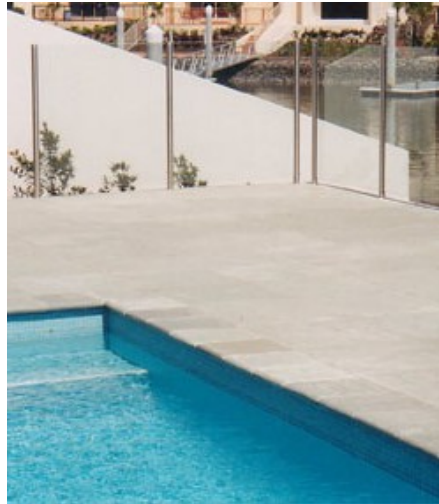

Product Specifications

Kimberley Limestone

Tiles, Cladding and Pavers

Tuscan Beige

Tuscan Beige is an extremely dense Limestone with magnificent urban colours.

Ideal for pool copings Tuscan Beige offers the hardness of granite, yet with beautiful variation and appearance.

Versatile in its cosmetics too, leave the stone natural (pictured middle above) or seal it to enhance the colour and add a shine (pictured left and right above).

And, with the flexibility of being available in tiles, random and striated walling, it offers a spectacular, versatile stone for a fully integrated indoor-outdoor living space, where the tones are warm and neutral and the textural and colour contrast are crisp and clean.

Blue Limestone

Tuscan Blue is an extremely dense Limestone with blue-light grey tones.

Ideal for all uses, especially in heavy traffic areas, Tuscan Blue offers an appealing modern colour for an unpretentious design influence.

With a wonderfully welcoming yet sophisticated ambience, this robust yet refined natural stone is the timeless choice that's perfectly suited to a myriad

of applications, limited only by the imagination.

And, with a versatility in its cosmetics too, you can leave the stone natural (pictured left and middle above) or seal it to enhance the colour and textures (pictured right above).

Product Type:

Limestone.

Finishes Available:

Natural.

Honed (Available on Application).

Sizes Available:

Tiles:

600x600x17mm

600x400x15mm - Blue Only

600x300x15mm - Blue Only

400x400x15mm

400x400x35mm

Any size Tile can be obtained on

Application (Please allow 8-12 weeks for special orders).

- Blue also available in Random

Bullnose:

600Bx350x35mm

300Bx350x35mm

400Bx400x20mm

400x400x35/20mm Rebated.

Typical Applications: