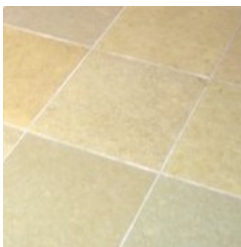

Product Specifications

Kimberley Limestone

Tiles, Cladding and Pavers

Tuscan Beige

Tuscan Beige is an extremely dense Limestone with magnificent urban colours.

Ideal for pool copings Tuscan Beige offers the hardness of granite, yet with beautiful variation and appearance.

Versatile in its cosmetics too, leave the stone natural (pictured middle above) or seal it to enhance the colour and add a shine (pictured left and right above).

And, with the flexibility of being available in tiles, random and striated walling, it offers a spectacular, versatile stone for a fully integrated indoor-outdoor living space, where the tones are warm and neutral and the textural and colour contrast are crisp and clean.

Blue Limestone

Tuscan Blue is an extremely dense Limestone with blue-light grey tones.

Ideal for all uses, especially in heavy traffic areas, Tuscan Blue offers an appealing modern colour for an unpretentious design influence.

Finishes Available:

Natural.

Honed (Available on Application).

Sizes Available:

Tiles:

600x600x17mm

600x400x15mm - Blue Only

600x300x15mm - Blue Only